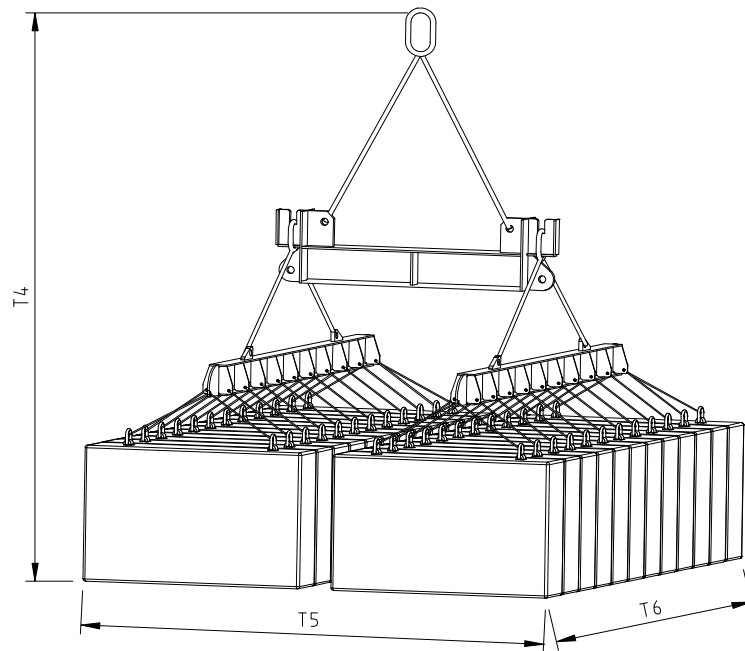

JDN MONOCRANE

TEST WEIGHT HIRE

SYSTEM 1

SYSTEM 2

PART NO.	T1	T2	T3	T4	T5	T6
SYSTEM 1 2.5 to 24t	2900	1800	4910	-	-	-
SYSTEM 2 24 to 48.5t	-	-	-	4750	3900	4910

* All dimensions in mm and subject to change without notice.