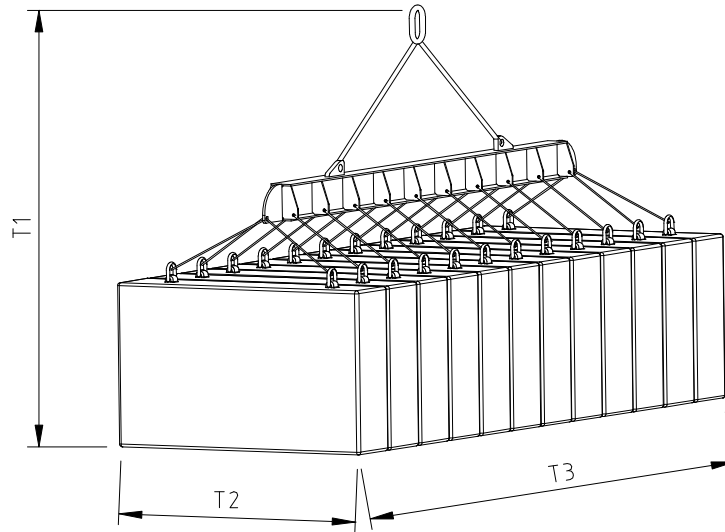

JDN MONOCRANE

TEST WEIGHT HIRE

SYSTEM 1

SYSTEM 2

PART NO.	T1	T2	T3	T4	T5	T6
SYSTEM 1 2.5 to 24t	2900	1800	4910	-	-	-
SYSTEM 2 24 to 48.5t	-	-	-	4750	3900	4910

* All dimensions in mm and subject to change without notice.